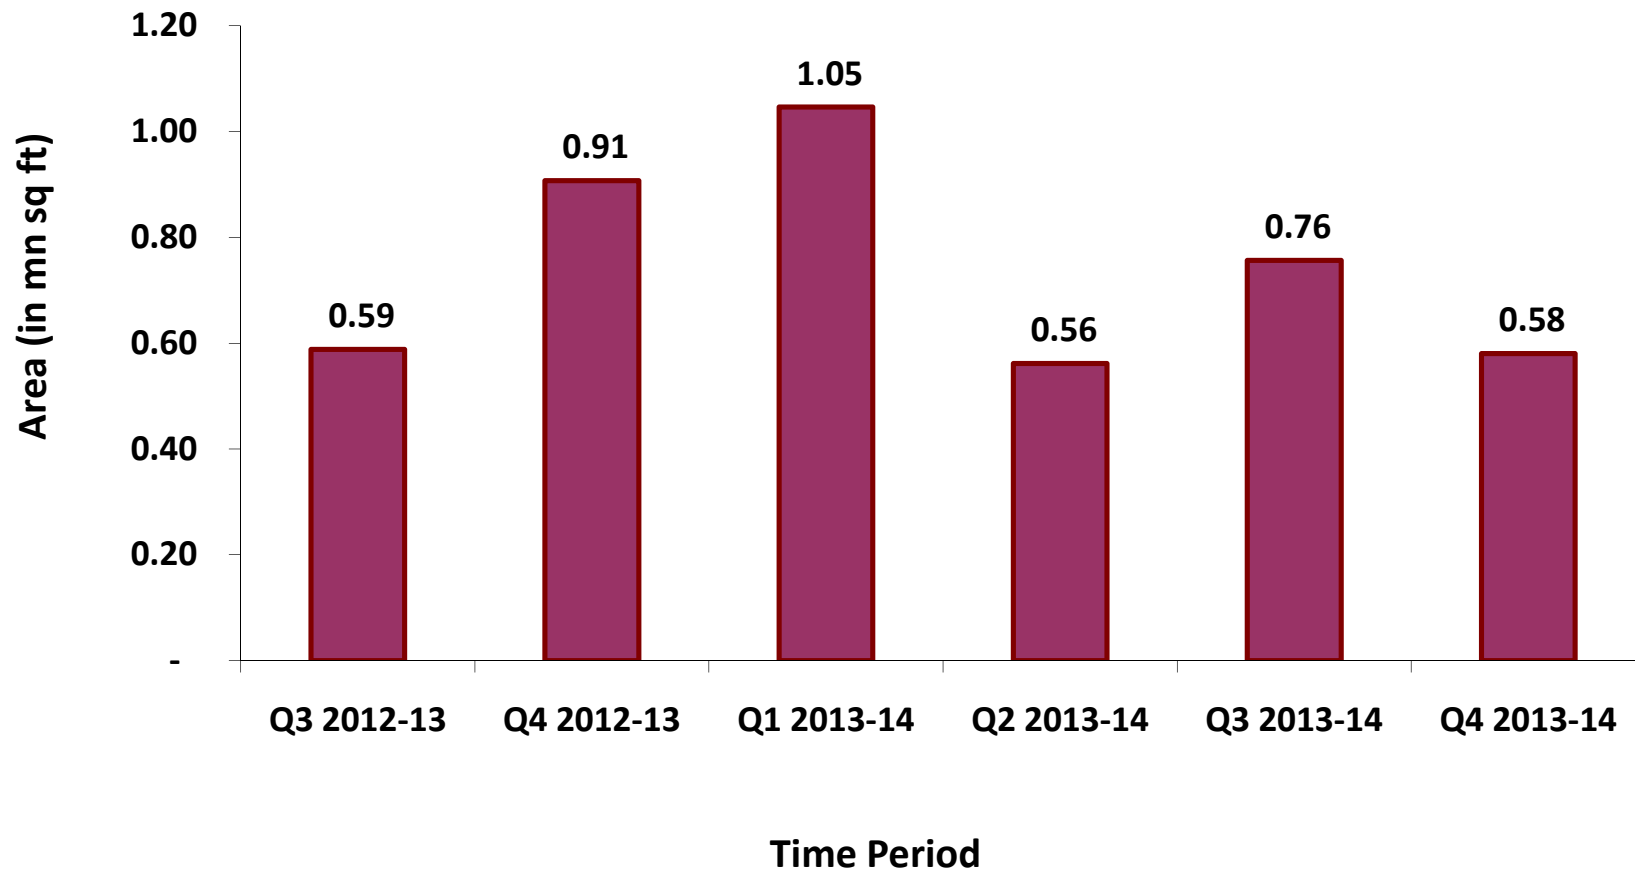

POSSESSION STATUS OF PROJECTS FOR LAST 5 QUARTERS

Possession Status (in mn sq ft)

CONSTRUCTION STATUS OF PROJECTS

Construction Stage	Number of projects	mn sq ft	% age of total	Projects
Handover / Finishing	36	26.22	47%	Gurgaon: The Close (South), The Close (North), World Spa, Fresco, Escape, Harmony, Espace, Nirvana Floors, Nirvana Courtyard, Arcadia, Business Zone, Comm Tower GW City, South City II Shops, Others; Greater Noida/Noida: Horizon, Heights, Cascades, Habitat, Verve; Kolkata: Gardens, Horizons, Heights, Downtown, Cascades, Vistas, Gateway Cluster I, Chambers, DT Retail; Bhopal: Unihomes; Mohali: Plotted Development; Chennai: Unihomes, Aspen, Palm Villas, Greenwood City, Birch Court; Lucknow: South City Gardens, Plots
Structure Complete, Internal work in progress	23	13.20	24%	Gurgaon: UW Resorts Villas, UW Gardens - II, Residences, Nirvana Country II, Exquisite, UW Towers, Signature Tower II, Arcadia 2; Noida/Greater Noida: Grande, Unihomes Ph-1, Unihomes Ph-2, Gardens Galleria; Kolkata: Air, Harmony; Mohali: Singleton Floors, Executive Floors, Unihomes, Gardens; Chennai: Ananda, Brahma, Gulmohur Avenue, Unihomes 2; Lucknow: Gardens Galleria
Structure work in progress	26	11.89	21%	Gurgaon: Sunbreeze, Vistas, South City II Floors, Espace Premiere, South Park, The One, The Concourse, Signature Tower III, Global Gateway; Noida/Greater Noida: Burgundy, UW Gardens, Unihomes 3, The Residences, Exquisite; Kolkata: Gateway Cluster II, Fresco; Bangalore: UW Resorts, Gardens Galleria; Bhopal: The Great India Place; Mohali: Downtown; Chennai: Gardens, Chaitanya, Ekanta Phase-1; Dehradun: The Residences, The Great India Place; Bhubneshwar: Bhubneshwar One
Land development activities in progress	18	4.55	8%	Gurgaon: UW Resorts Plotted, The Willows, Anthea Floors, Crestview, The Spruce, Ivy Terraces, Institutional Plots, Nirvana Courtyard II; Noida/Greater Noida: UW City, Unihomes plotted, The Willows; Mohali: Gardens Galleria, Aspen Greens; Rewari: Unihomes, Ananda; Ambala: Unihomes, Ananda; Dehradun: Signature Towers
Yet to start	1	0.03	0%	Noida: Unihomes Superb
Total	104	55.90	100%	

Contd...