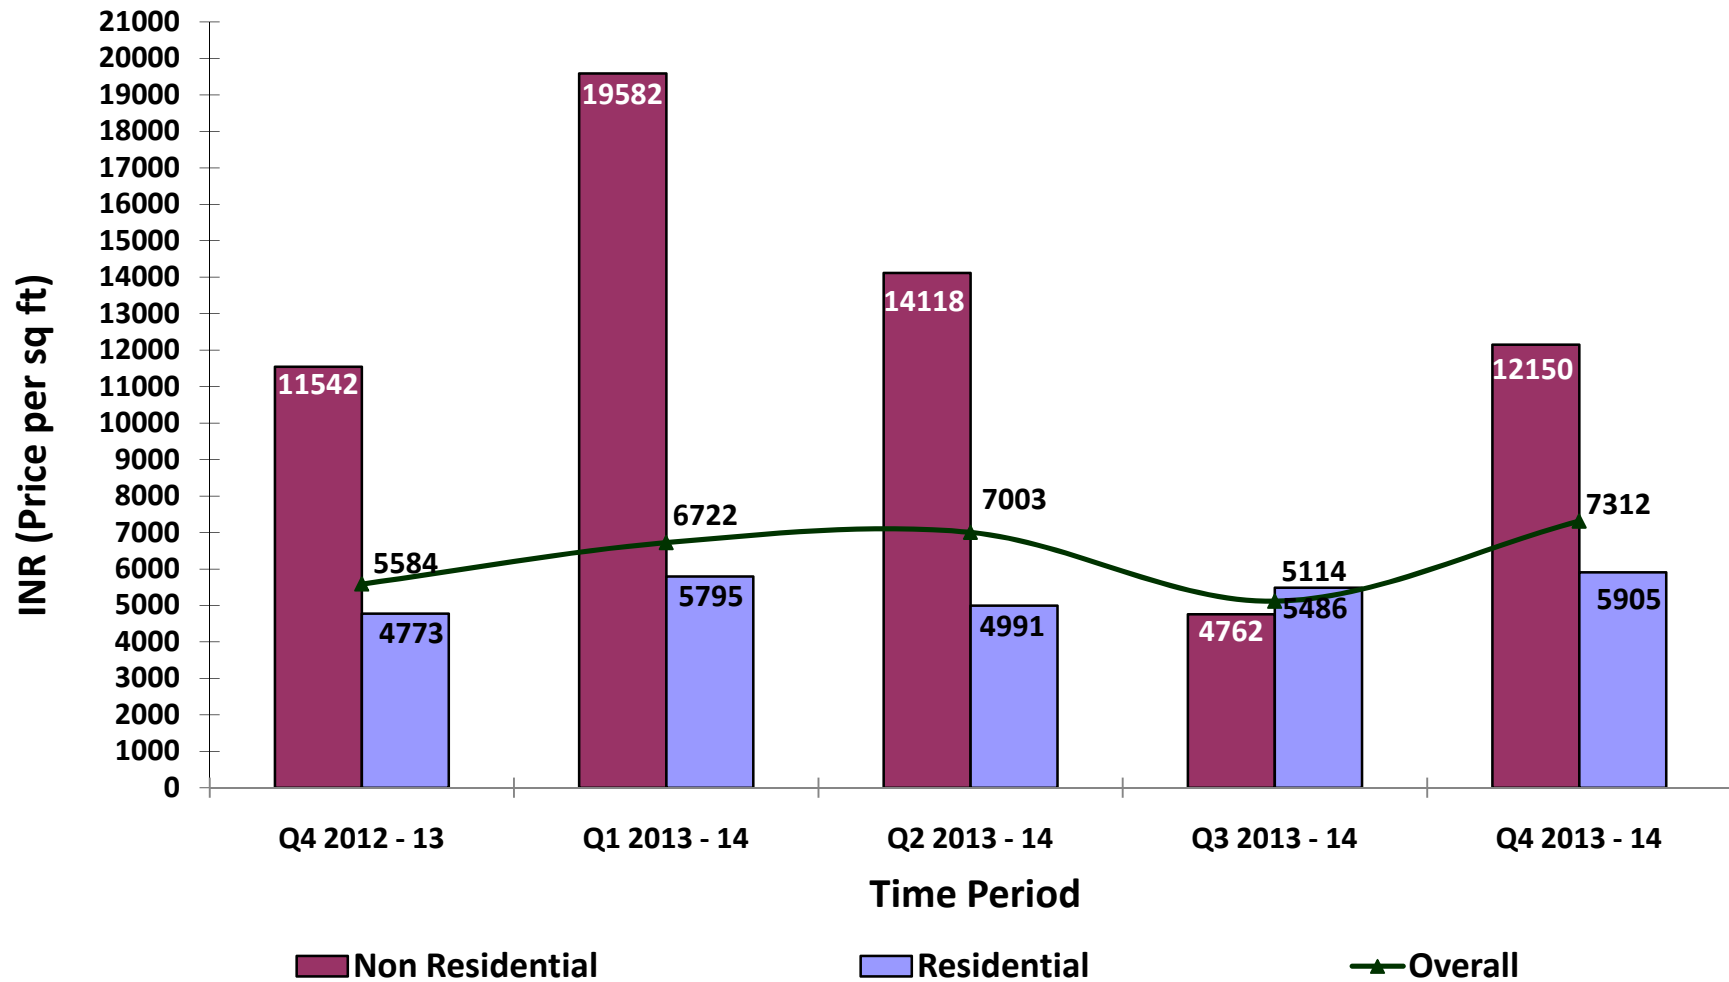

AVERAGE REALIZATION PER SQ FT DURING LAST 5 QUARTERS