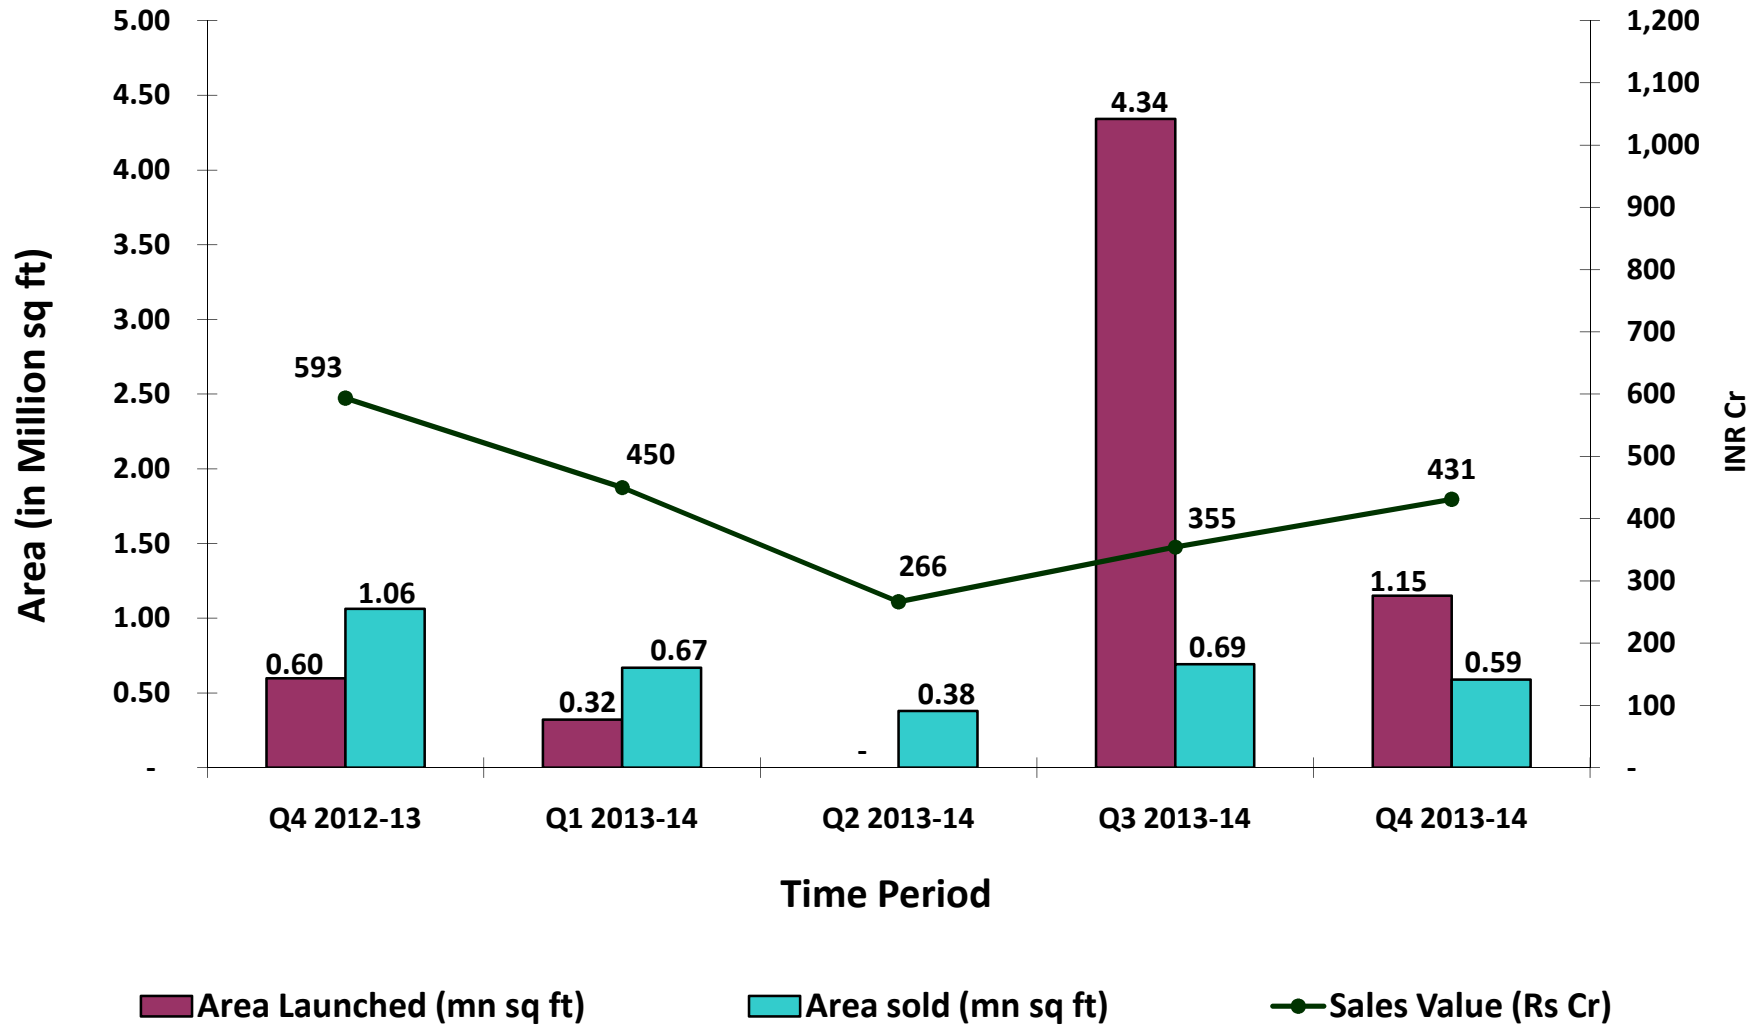

SALES BOOKINGS DURING LAST 5 QUARTERS